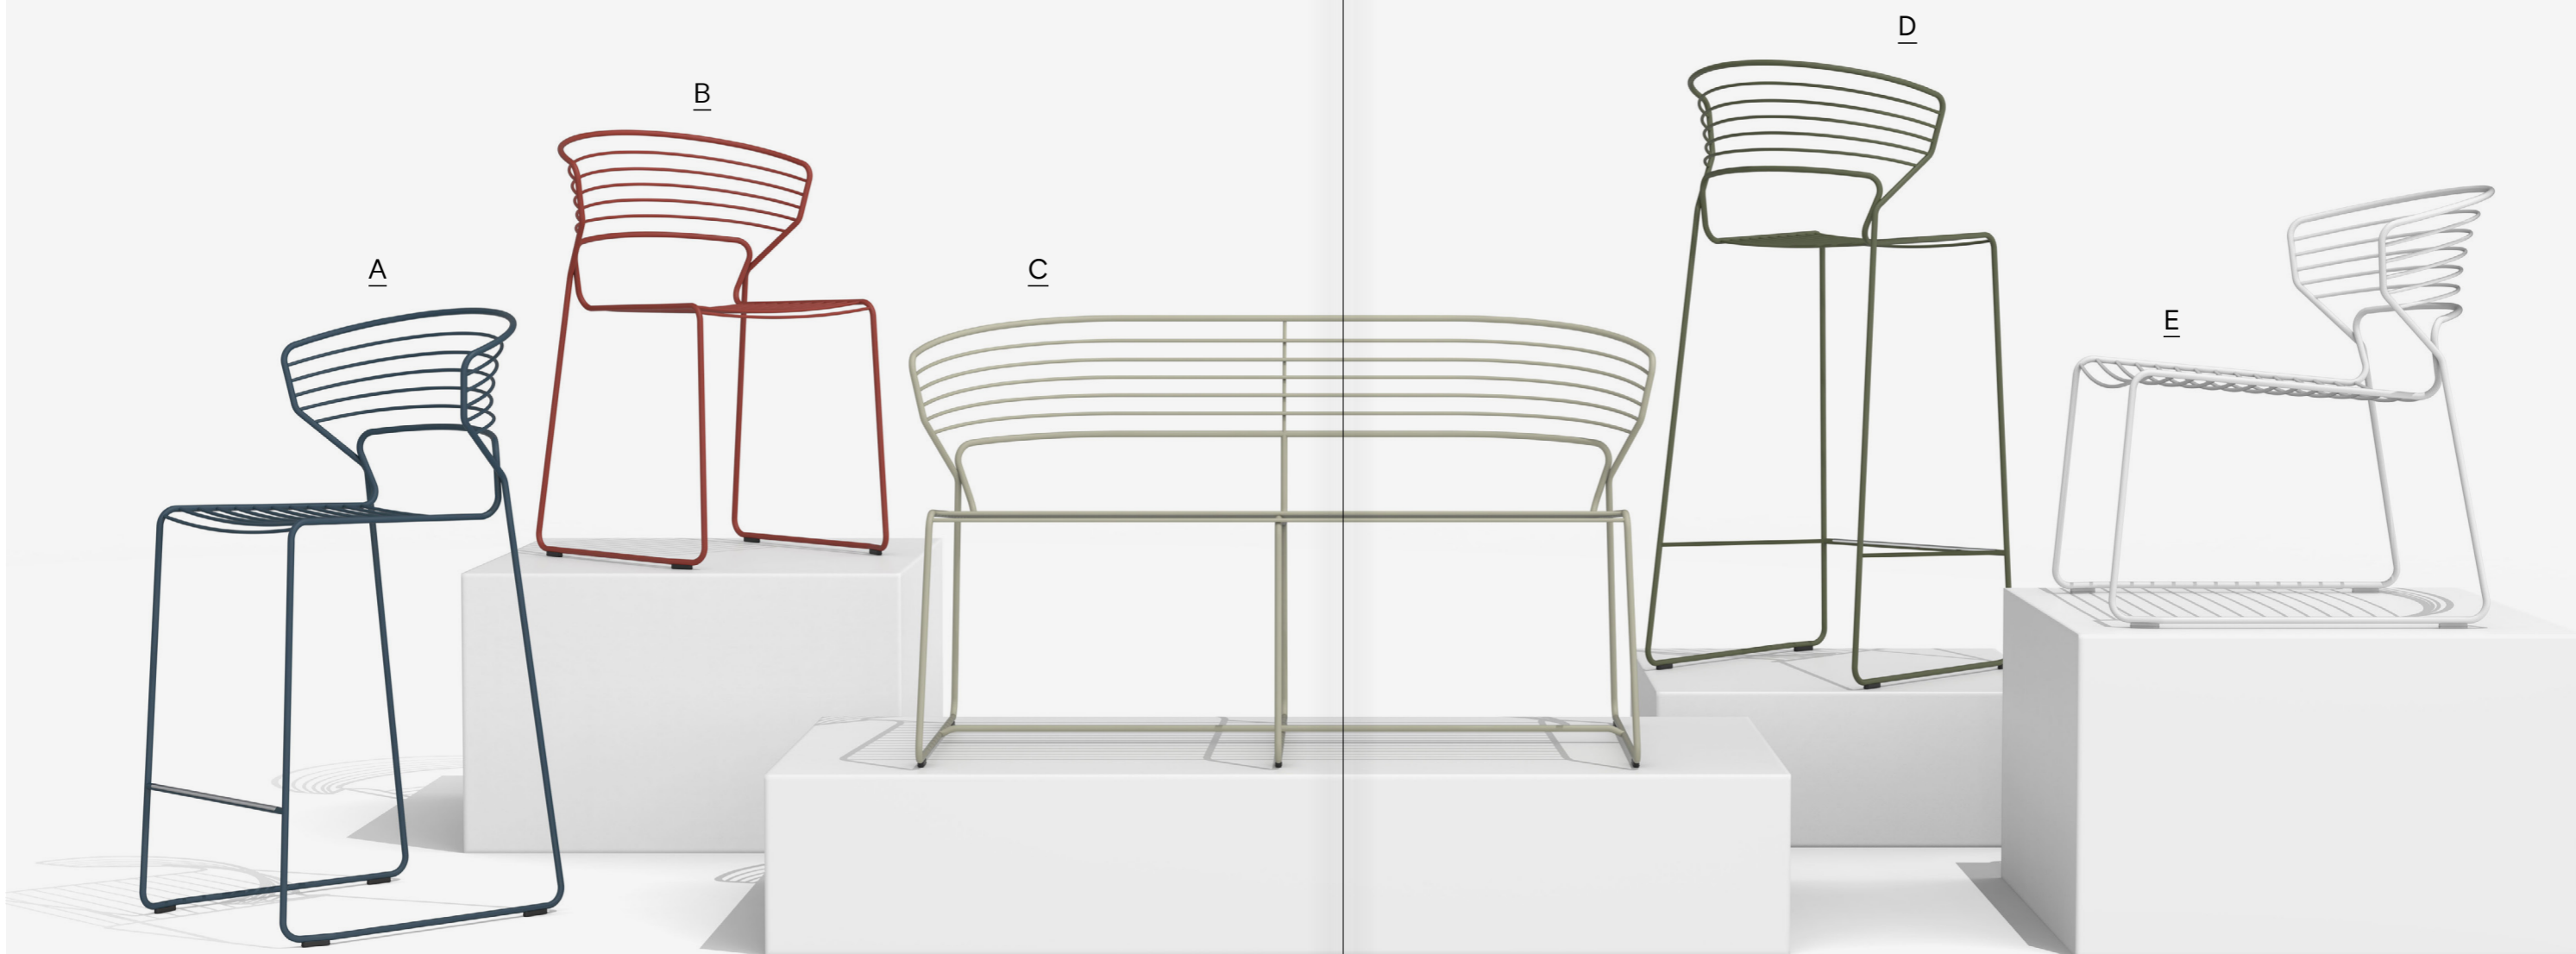

A
koki wire — stool
frame: B54 Petrolio
seat height: 64 cm

B
koki wire — chair
frame: B56 Ruggine
seat height: 45 cm

C
koki wire — small sofa
frame: B13 Sabbia
seat height: 40 cm

D
koki wire — stool
frame: B85 Moss Green
seat height: 80 cm

E
koki wire — lounge
frame: B62 White
seat height: 40 cm